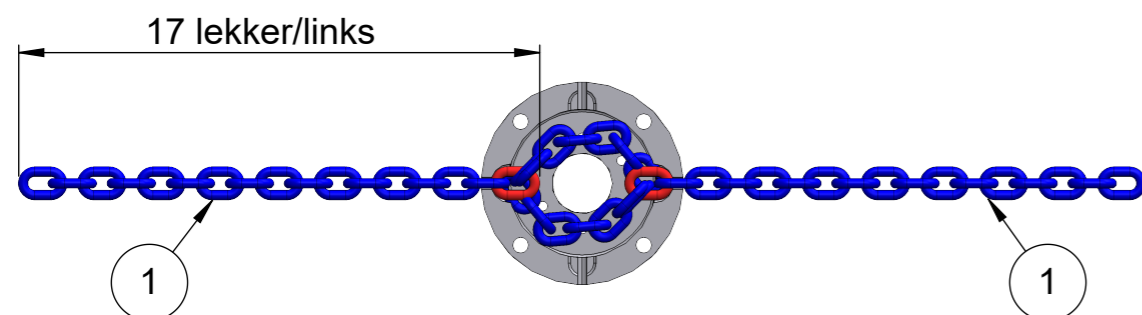

H160

Festelekk: **17**   reservelekker: 9
Fastening link: **17**   spare links: 9

Pos.	Qty.	Art.no.	Description	EngDescription
1	2	24730	Kjetting 13mm 26 lekker (1m)	Chain 13mm 26 links (1m)