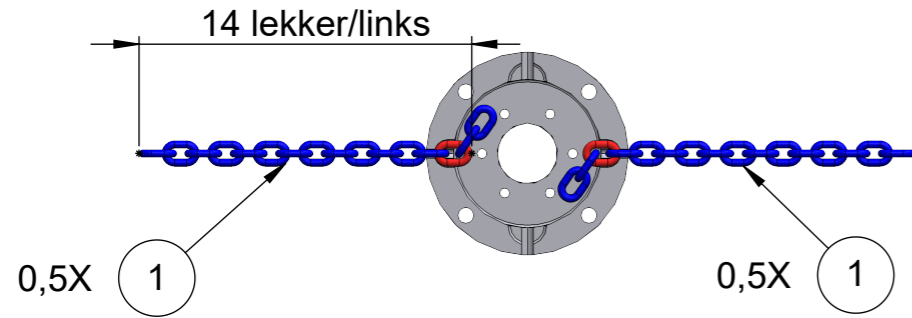

H110 1x 24765

Festelekk: 14 reservelekker: 2 (del 24765, 2 lekker må kastes)
Fastening link: 14 spare links: 2 (split 24765, discard 2 links)

Pos.	Qty.	Art.no.	Description	EngDescription
1	1	24765	Kjetting 10mm 34 lekker (1m)	Chain 10mm 34 links (1m)