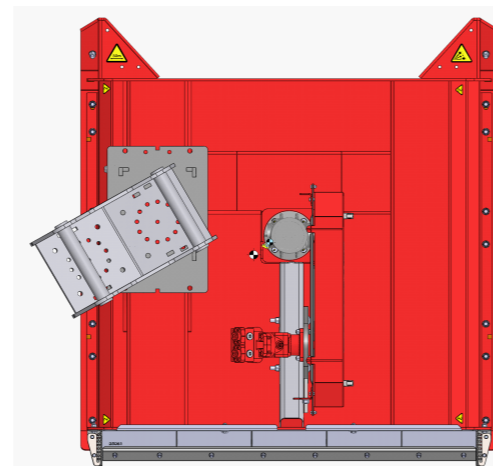

Alternative for mounting without Rototilt
Mounted at angle

24735 - S45
24736 - S50
24740 - S60

24990 - Grunnfeste

Alternativ for montering med Rototilt
Monteres uten vinkel

Alternative for mounting with Rototilt
Mounted without angle