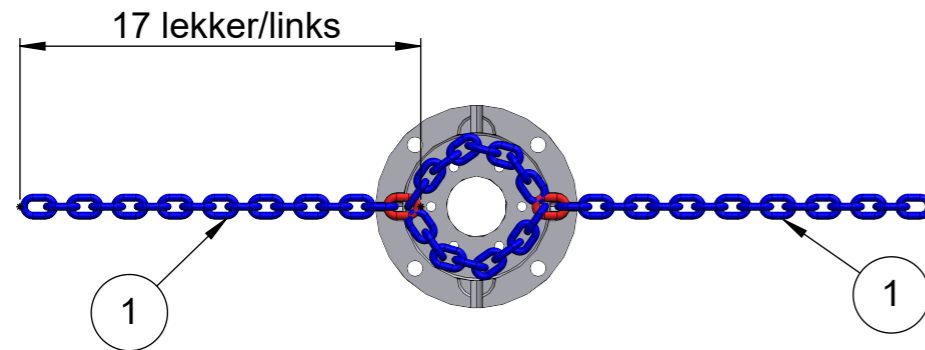

H130

Festelekk: 17 reservelekker: 17
Fastening link: 17 spare links: 17

Pos.	Qty.	Art.no.	Description	EngDescription
1	2	24765	Kjetting 10mm 34 lekker (1m)	Chain 10mm 34 links (1m)