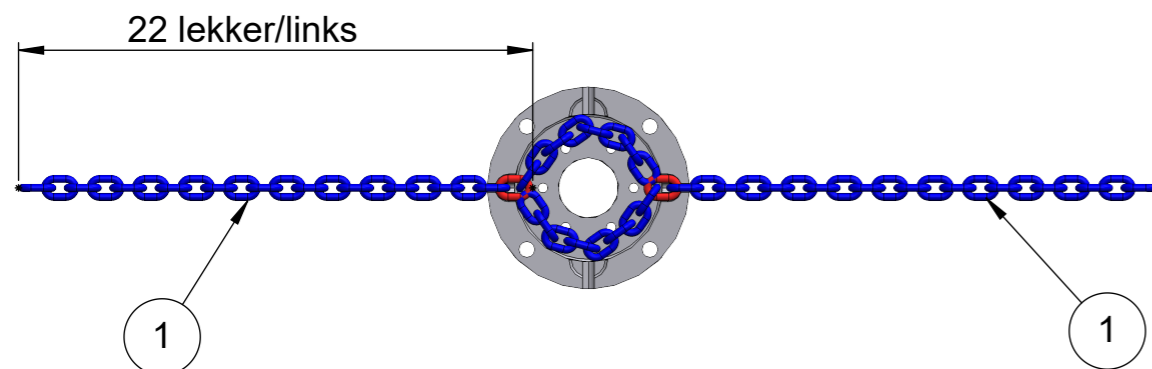

H160

Festelekk: 22 reservelekker: 12
Fastening link: 22 spare links: 12

Pos.	Qty.	Art.no.	Description	EngDescription
1	2	24765	Kjetting 10mm 34 lekker (1m)	Chain 10mm 34 links (1m)