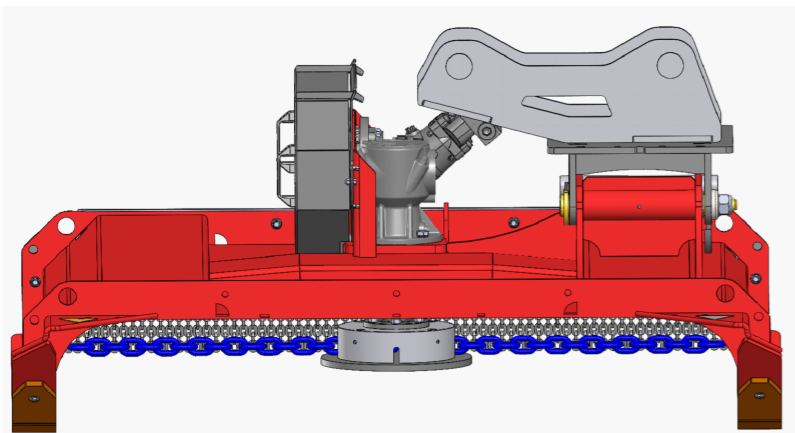

Alternative for mounting without Rototilt
Mounted at angle

24735 - S45
24736 - S50
24740 - S60

24990 - Grunnfeste

Alternativ for montering med Rototilt
Monteres uten vinkel

Alternative for mounting with Rototilt
Mounted without angle