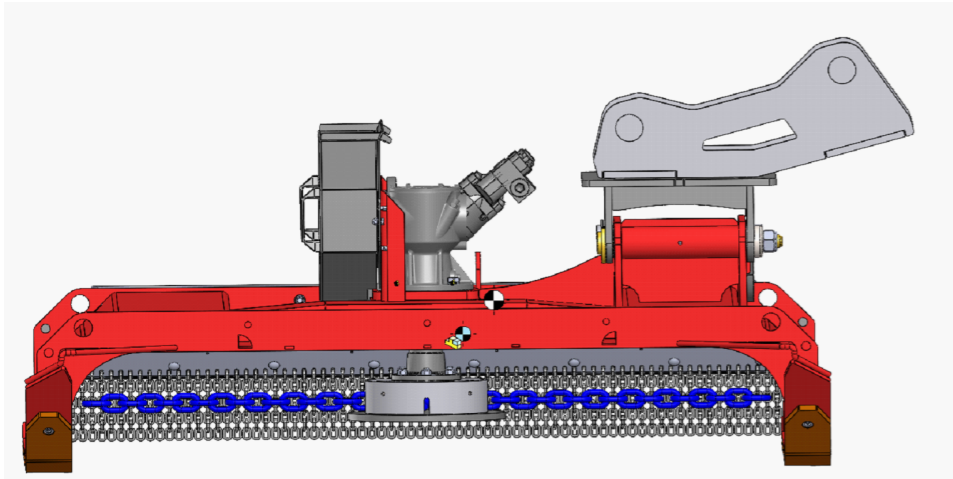

Alternativ for montering uten Rototilt
Monteres med vinkel

Alternative for mounting without Rototilt
Mounted at angle