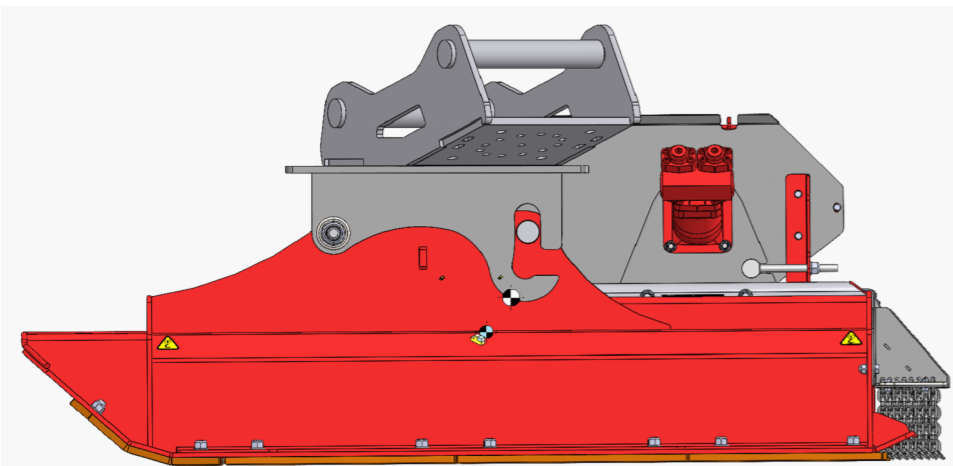

Alternative for mounting without Rototilt
Mounted at angle

24735 - S45
24736 - S50
24740 - S60

24990 - Grunnfeste

Alternativ for montering med Rototilt
Monteres uten vinkel

Alternative for mounting with Rototilt
Mounted without angle