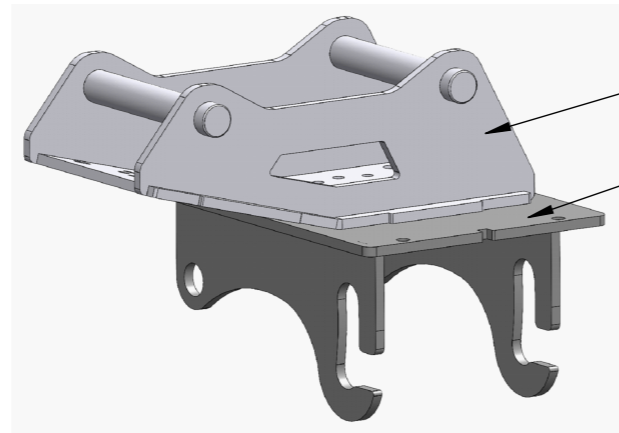

Alternativ for montering med Rototilt
Monteres uten vinkel

24735 - S45
24736 - S50
24740 - S60

24990 - Grunnfeste