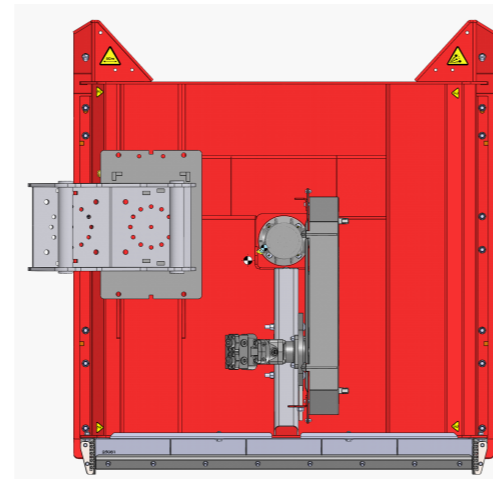

Alternativ for montering uten Rototilt
Monteres med vinkel

Alternative for mounting without Rototilt
Mounted at angle