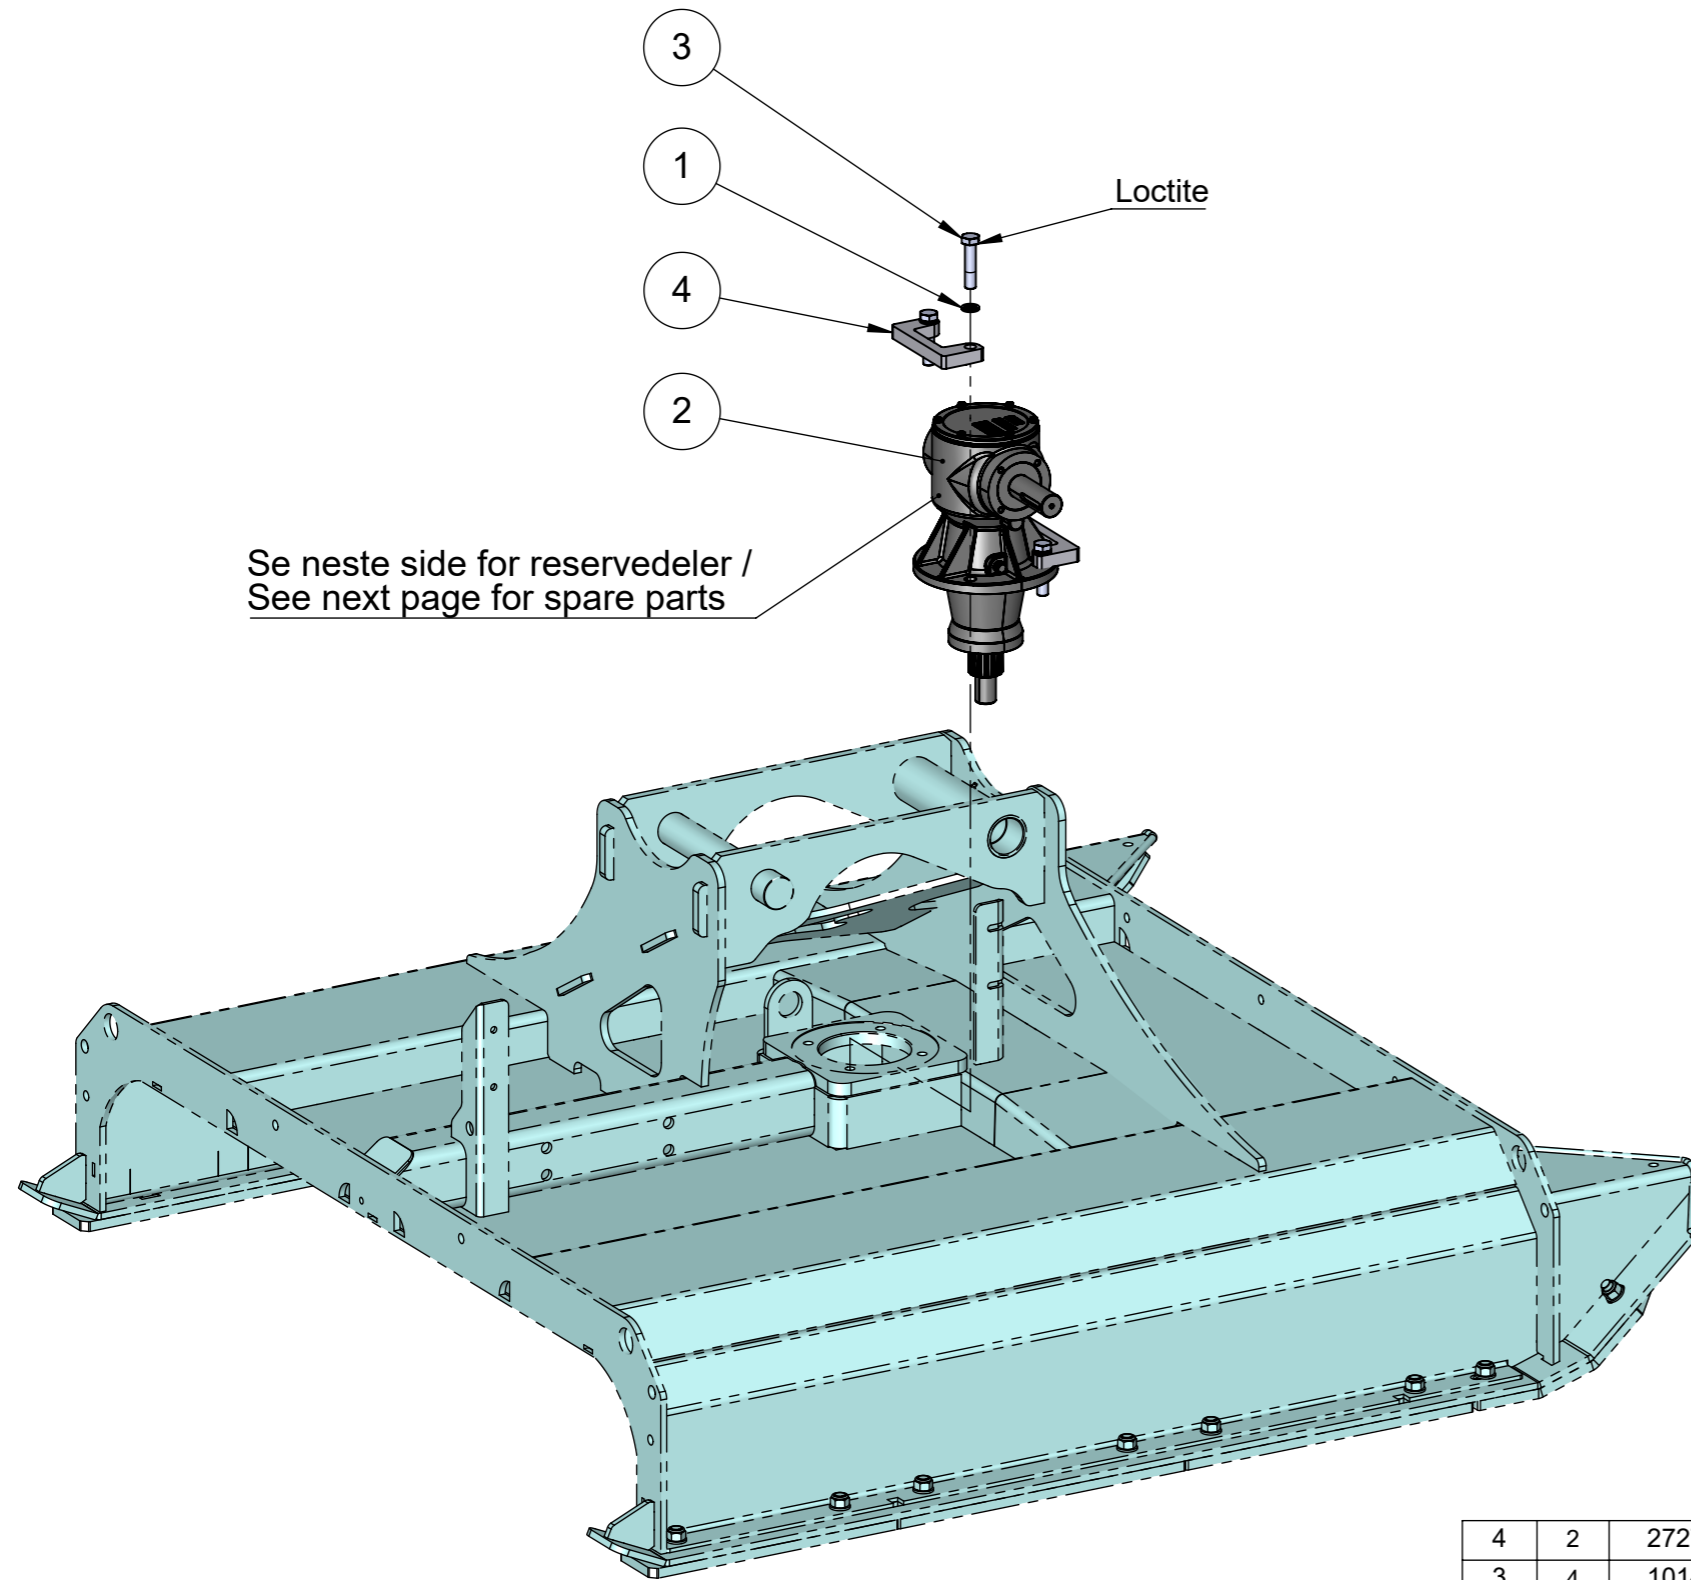

4	2	27273	Klemplate for vinkelgir, 1,5°	Clamp plate for bevel gear, 1,5°
3	4	10147	Sekskantskrue M16x70 helgjenget	Hex screw M16x70 full threaded
2	1	24360	Girkasse 3050 Rett Ø35 KW+Spline med Nav	Gear box 3050 straight Ø35 KW+Spline with hub
1	4	19970	Nordlocksive M16	Nordlock washer M16
Pos.	Qty.	Art.no.	Description	EngDescription