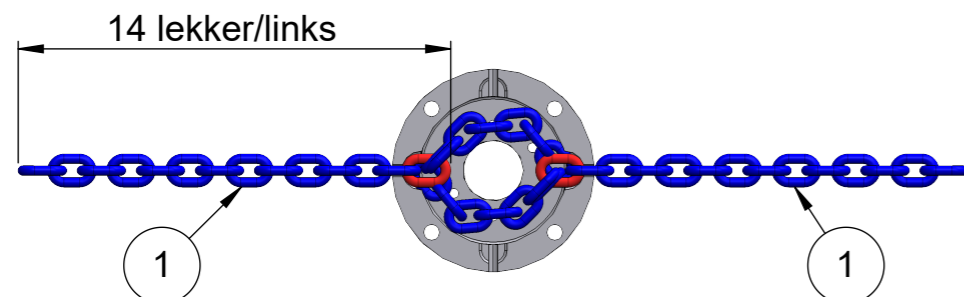

H130

Festelekk: **14**   reservelekker: 12
Fastening link: **14**   spare links: 12

Pos.	Qty.	Art.no.	Description	EngDescription
1	2	24730	Kjetting 13mm 26 lekker (1m)	Chain 13mm 26 links (1m)