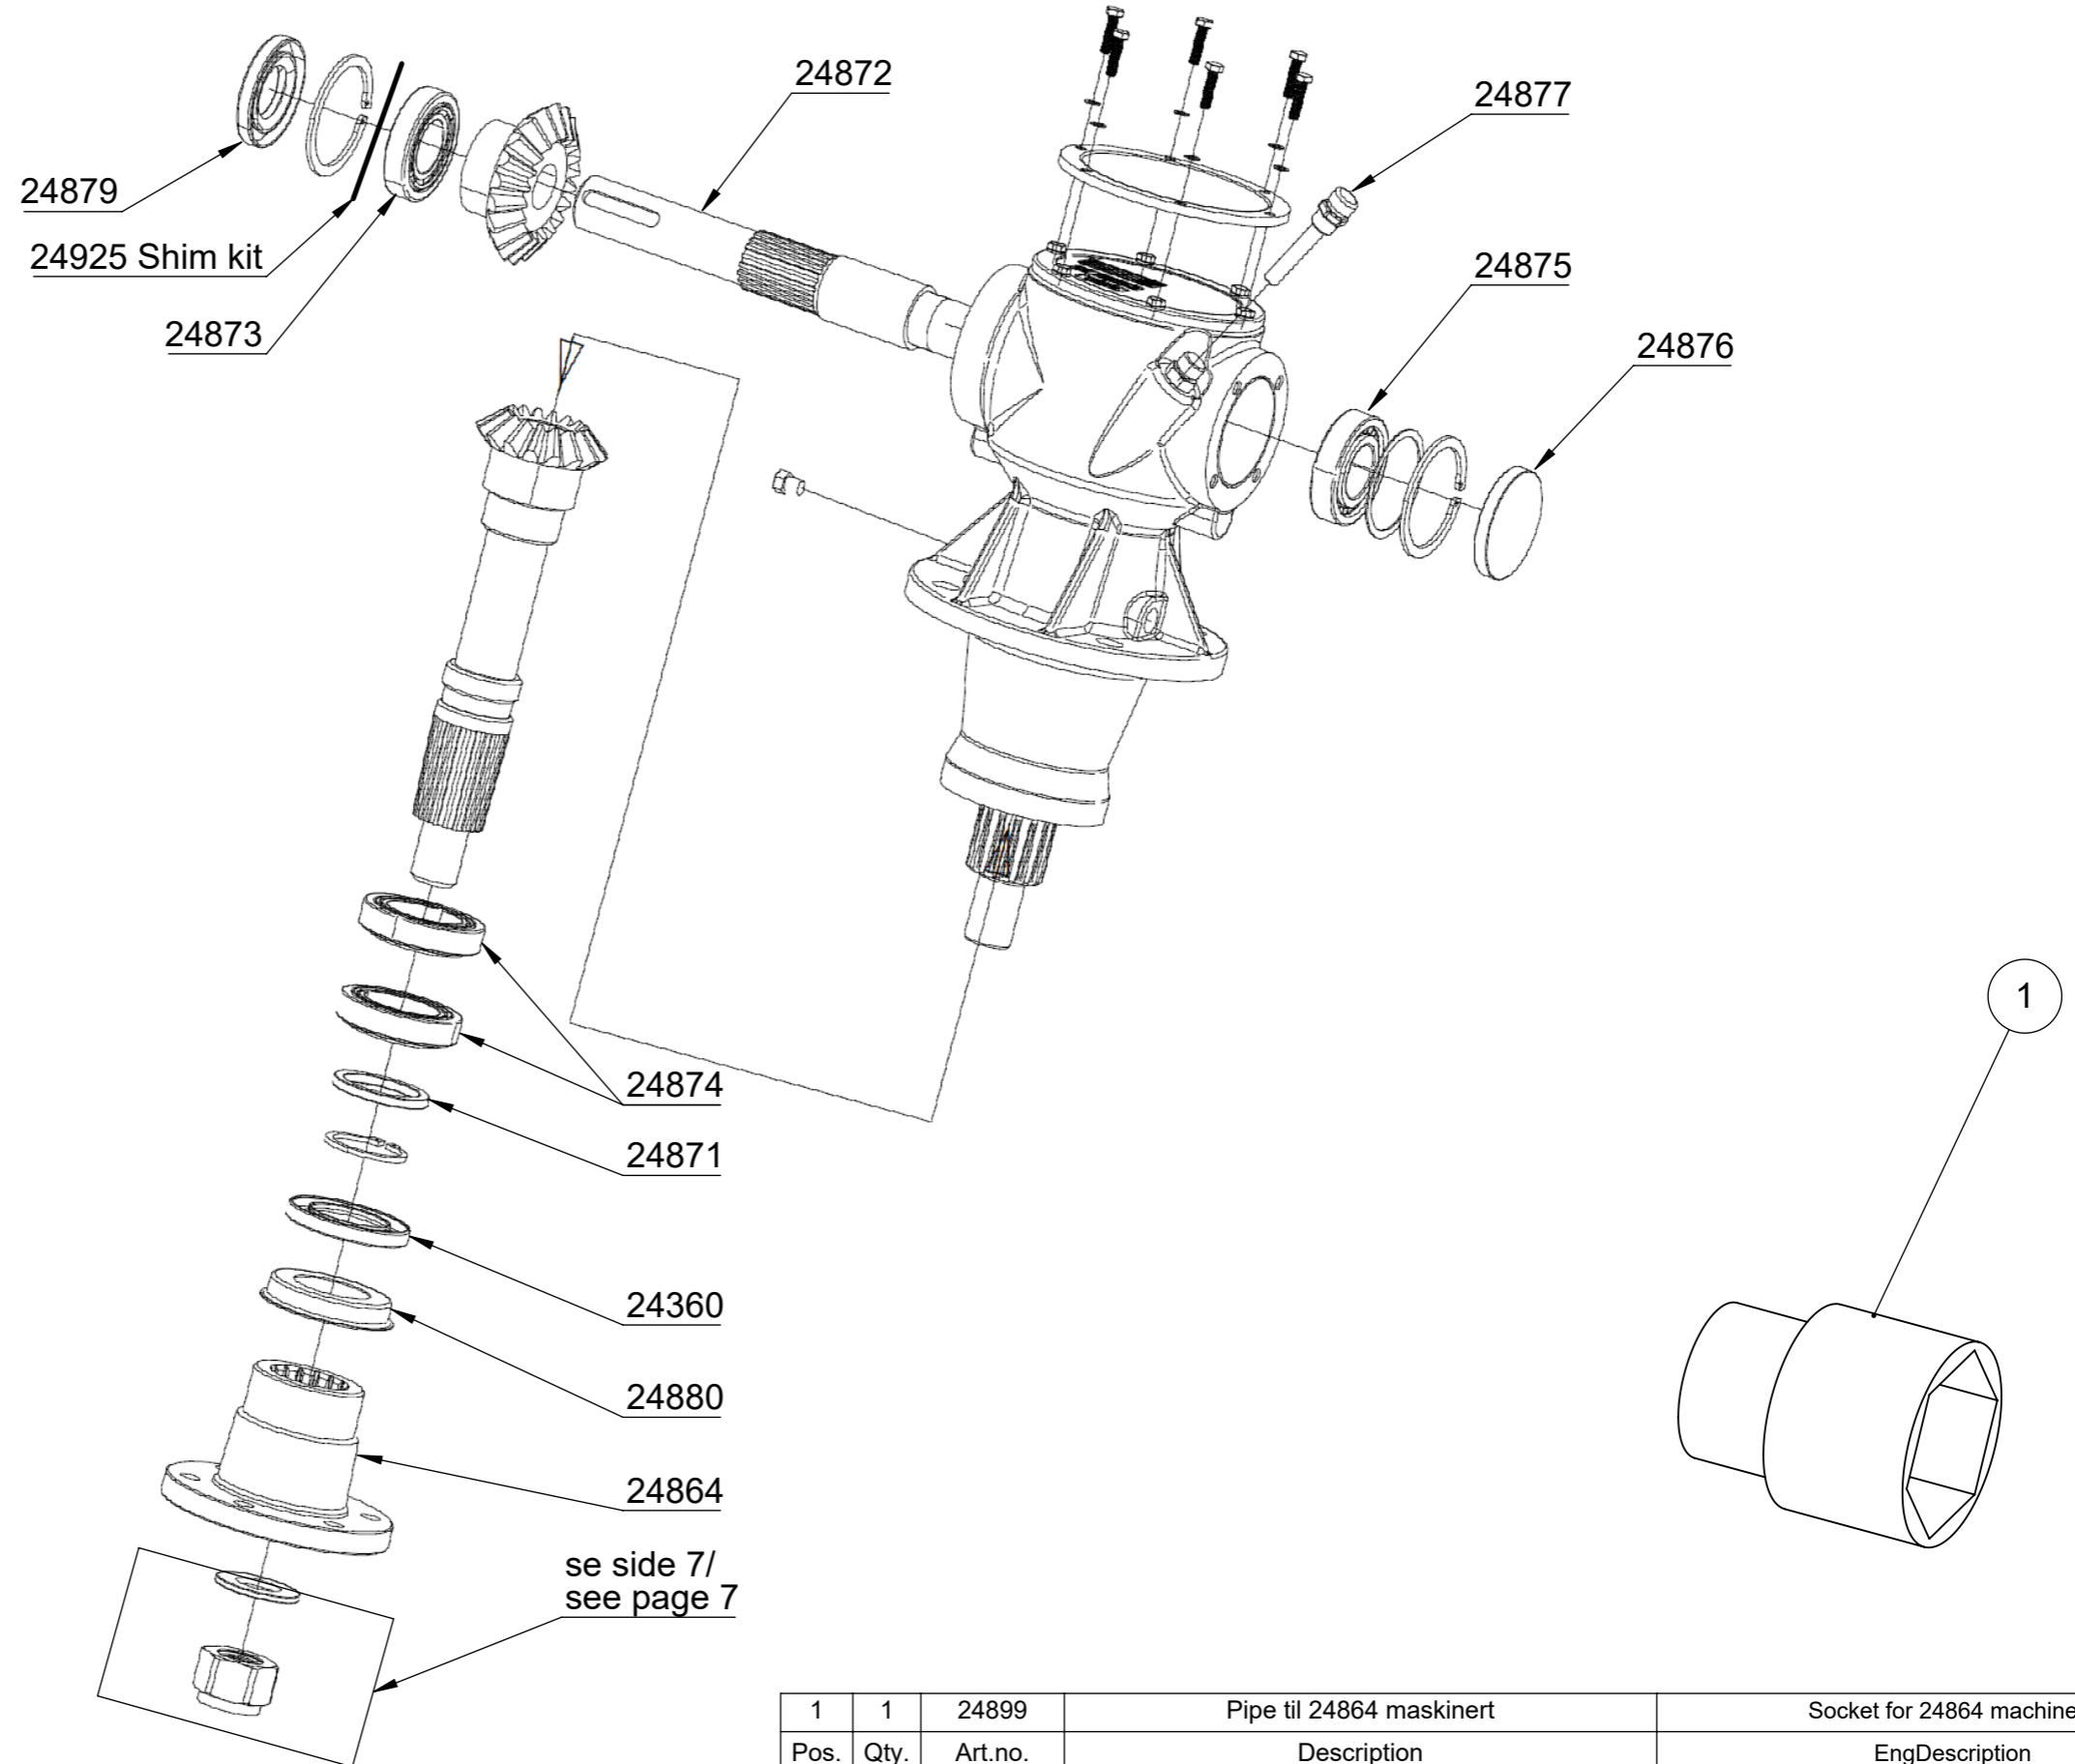

Pos.	Qty.	Art.no.	Description	EngDescription
1	1	24899	Pipe til 24864 maskinert	Socket for 24864 machined